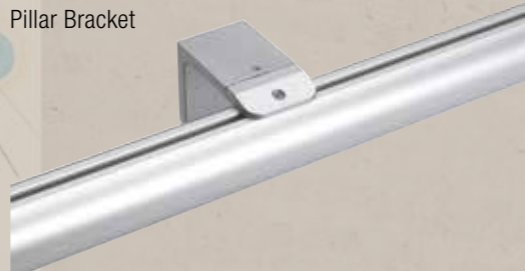

Maxi Bracket