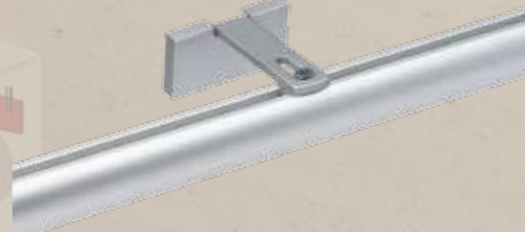

Square Smartfix Bracket